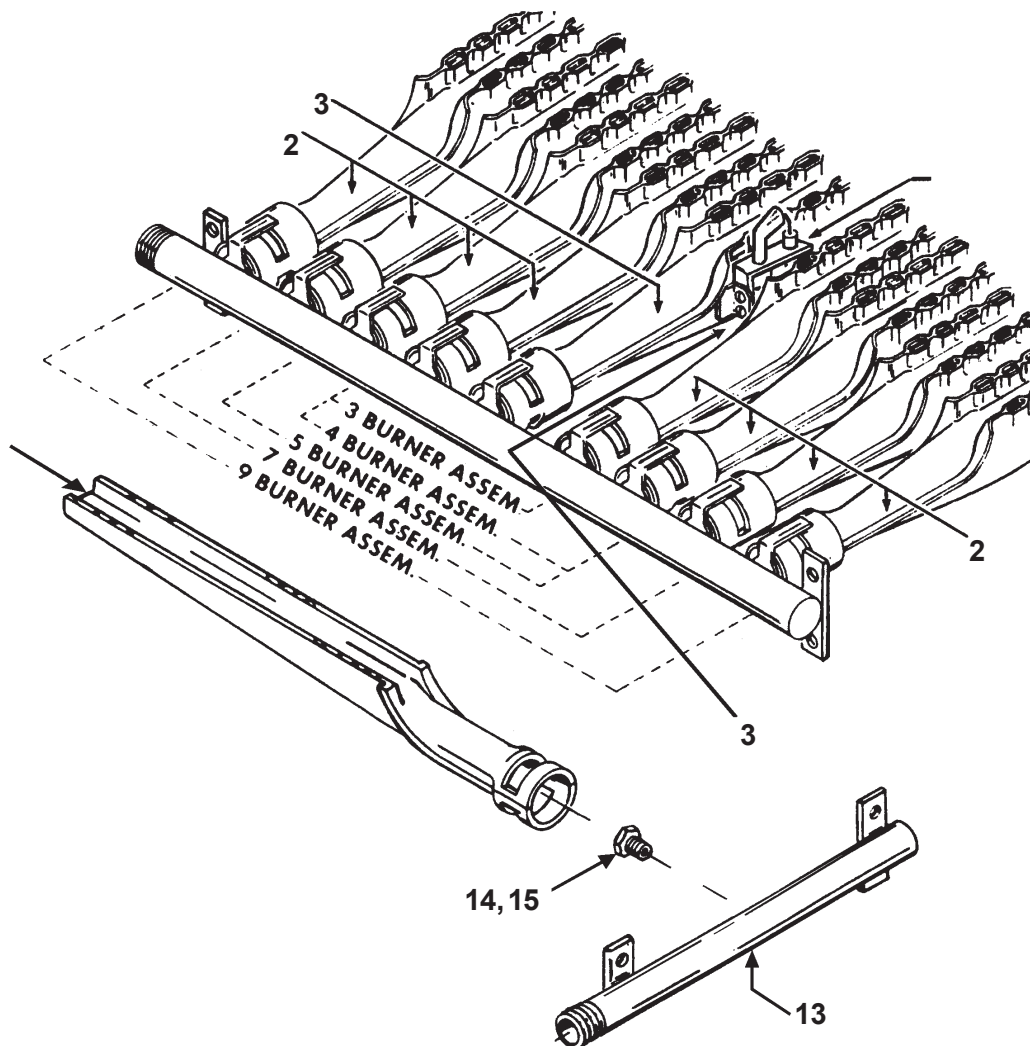

COMMERCIAL TANK TYPE WATER HEATER

REPLACEMENT PARTS LIST

**MODELS SBD71120NE - SBD100400NE/A:
STANDARD AND ASME (A)
SERIES 118, 119**

Damper Drive Assembly

Harness - Control

Gas Valve - Natural

Gas Valve - LP

Control Thermostat

On Off Switch

Honeywell Control Ignition Module

ITEM	PARTS DESCRIPTION	SBD71120NE	SBD81154NE	SBD81180NE	SBD100199NET	SBD100199NE
------	-------------------	------------	------------	------------	--------------	-------------